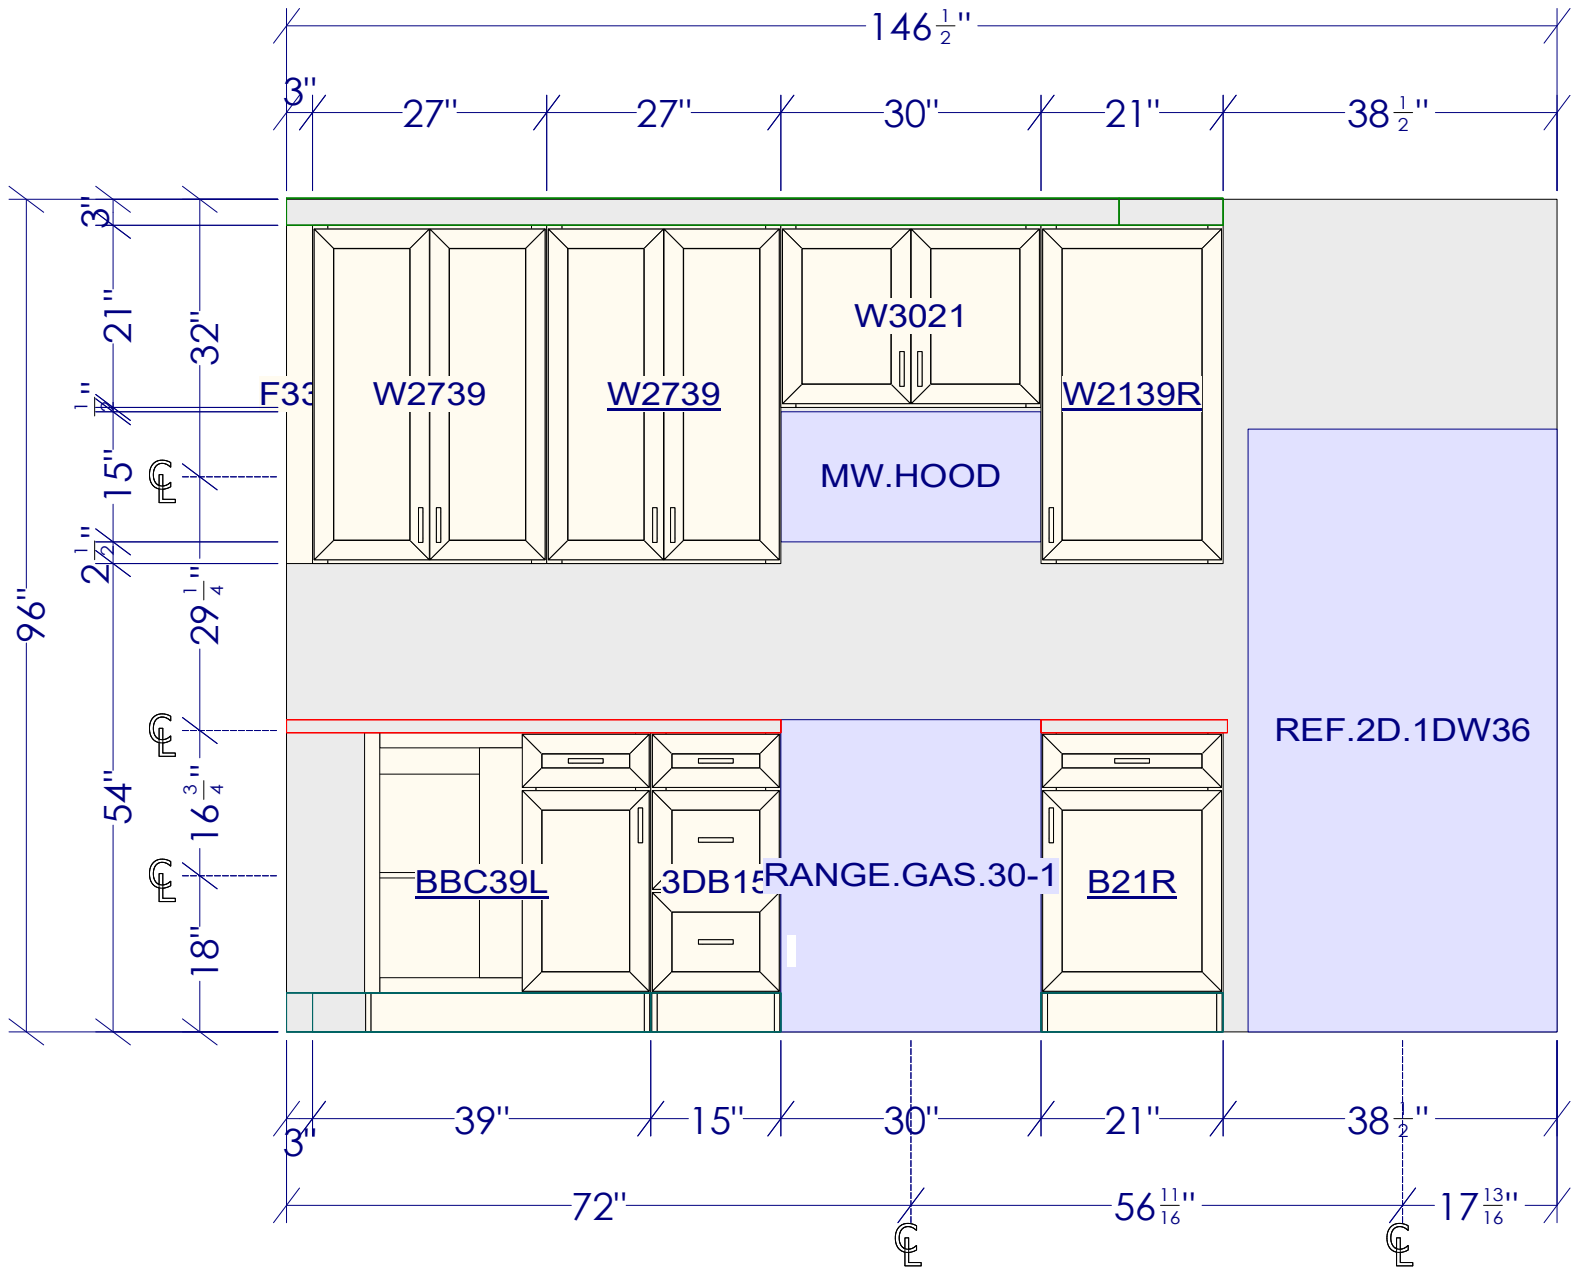

All dimensions and size designations given are subject to verification on job site and adjustment to fit job conditions.

This is an original design and must not be released or copied unless applicable fee has been paid or job order placed.

Designed: 5/11/2022
Printed: 5/27/2022